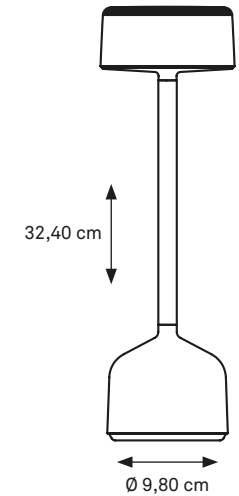

TABLE LIGHTING

DEMOISELLE TALL COLLECTION

BOWL

CAP

CYLINDER

BOWL OPAL

CAP OPAL

CYLINDER OPAL