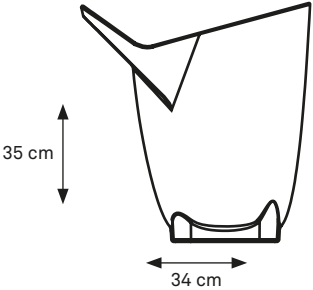

COOLERS & TRAYS

VIGGO

VIGGO
CODE: 018

MATERIAL: PE
IP 68 RATED

TILL END OF STOCK