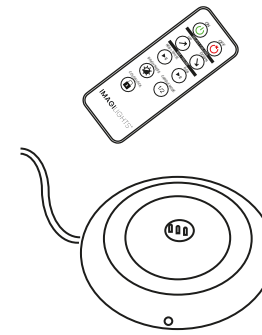

Ø 11,2 cm H 3 cm

L 45cm x W 27cm x H 4 cm

PLUG AVAILABILITY

EU
BS
US
AU

SINGLE CHARGER
CODE: DIRECT-1-EX
REMOTE

**SINGLE CHARGER
+ REMOTE**
CODE: DIRECT-1

Single charger with remote included

MULTI CHARGER
CODE: DIRECT-8