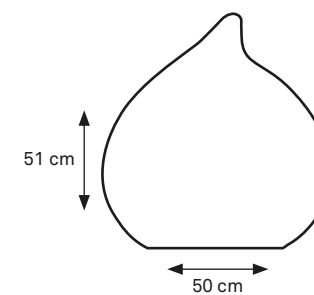

TEARDROP BIG
CODE: 033

MATERIAL: PE
IP 68 RATED

TILL END OF STOCK