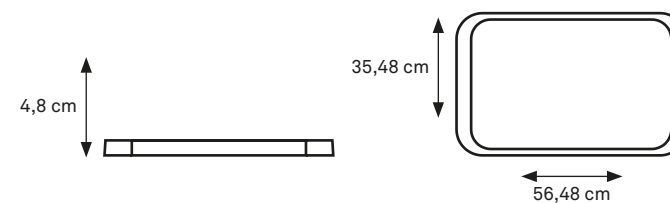

COOLERS & TRAYS

TRON RECTANGULAR

TRON RECTANGULAR
CODE: 017

MATERIAL: PE
IP 68 RATED

TILL END OF STOCK