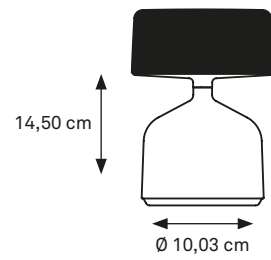

TABLE LIGHTING

DEMOISELLE SMALL COLLECTION

BOWL

CAP

CYLINDER

BOWL OPAL

CAP OPAL

CYLINDER OPAL

MATERIAL: ALUMINUM
IP 52 RATED

WARM WHITE 2300 KELVIN + 2700 KELVIN + RGB INCLUDED