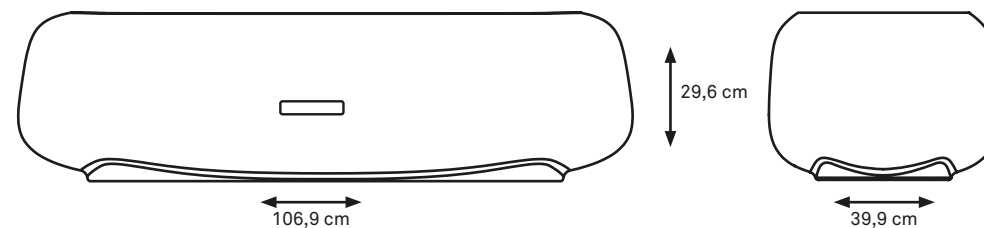

TILL END OF STOCK

SEATS CUBE 40

CUBE 40
CODE: 010

MATERIAL: PE
IP 68 RATED

TILL END OF STOCK

COOLERS & TRAYS

COOLERS & TRAYS

MIGHT-E