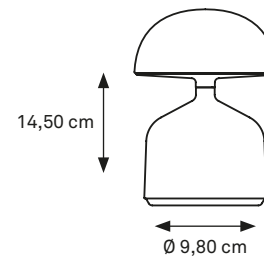

TABLE LIGHTING

DEMOISELLE SMALL COLLECTION

BOWL

CAP

CYLINDER

BOWL OPAL

CAP OPAL

CYLINDER OPAL

MATERIAL: ALUMINUM
IP 52 RATED

WARM WHITE 2300 KELVIN + 2700 KELVIN + RGB INCLUDED