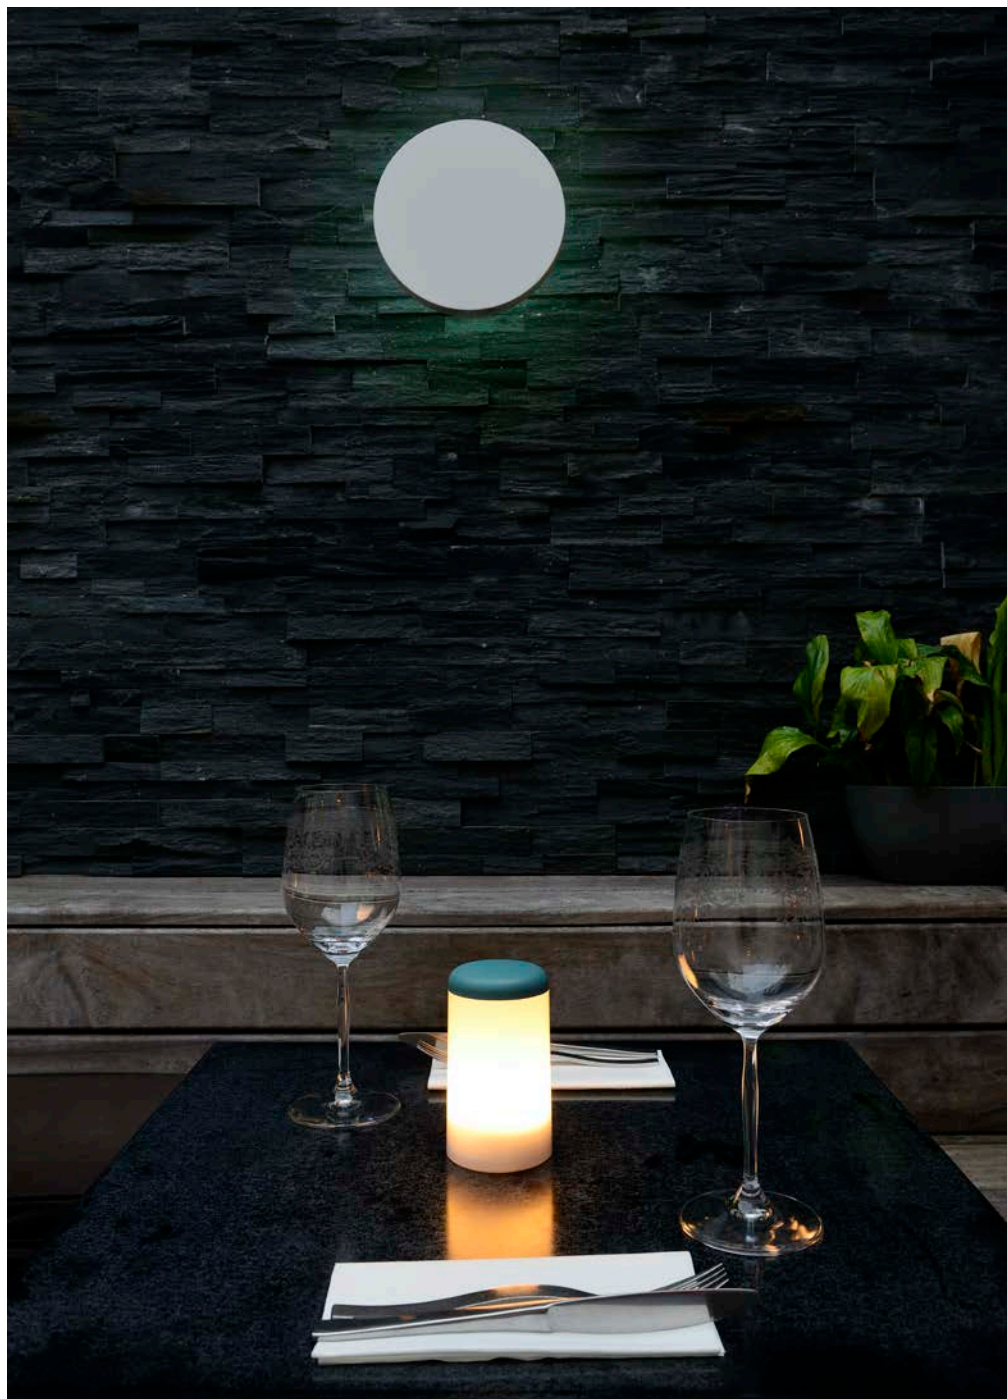

MOJO COLLECTION TABLE LIGHTING

Indoor/outdoor product made of Polycarbonate (PC) with changeable multi-color covers, rainproof and shock resistant, each come with clip-on caps in 3 colors.

TOP FEATURES

- 25 preprogrammed colors
- 2 romantic candle flickering effect modes (yellow and orange)
- 2 ultra – slow enjoyable automatic mix modes showing 160 000 colors
- dimmer mode (4 steps)
- battery indicator
- automatic light shut when placed on charger
- color lock and anti-theft function (only with remote control)
- up to 86 hours of light with one recharge
- battery recharge: 7 hours
- waterproof IP52 (dust and rain resistant)
- remote included + pushbutton controlled on back side
- anti-glare
- all material (no rusting, no oxidizing, no decolorizing, high UV-protection)