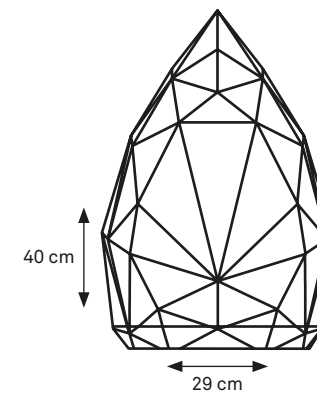

NATURAL SHAPES

DIAMOND

DIAMOND
CODE: 034

MATERIAL: PE
IP 68 RATED

TILL END OF STOCK