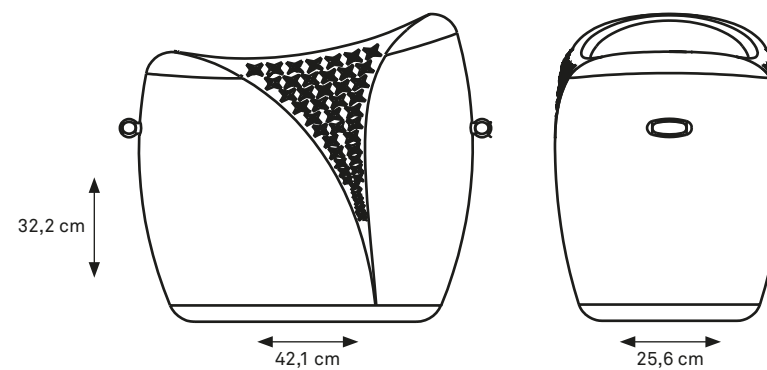

COOLERS & TRAYS

VIGGO

VIGGO
CODE: 018

MATERIAL: PE
IP 68 RATED

TILL END OF STOCK

COOLERS & TRAYS

MARILYN

MARILYN
CODE: 046