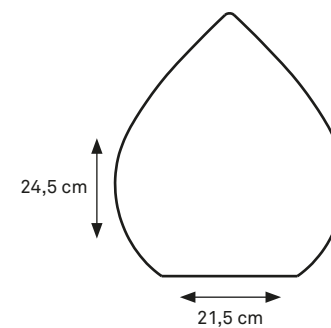

NATURAL SHAPES

CONE

CONE
CODE: 006

MATERIAL: PE
IP 68 RATED

TILL END OF STOCK