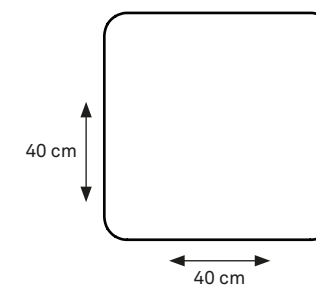

SEATS CUBE 40

CUBE 40
CODE: 010

MATERIAL: PE
IP 68 RATED

TILL END OF STOCK