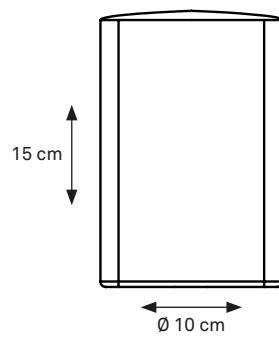

CUBIC
CODE: 022