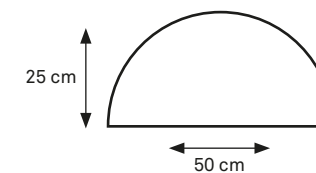

HALF BALL 50
CODE: 014

MATERIAL: PE
IP 68 RATED

TILL END OF STOCK