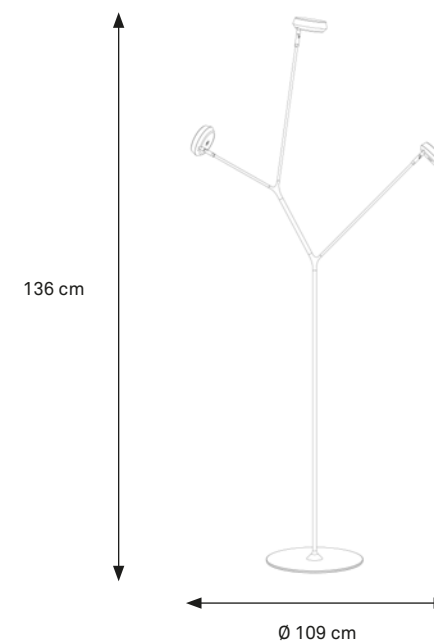

TREE LAMP

MIRAI® COLLECTION

STANDING TREE LAMP

MATERIAL: ALUMINUM
IP 52 RATED

WARM WHITE 2300 KELVIN
+ 2700 KELVIN + RGB INCLUDED