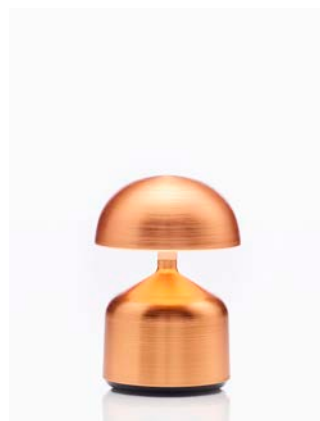

CAP
CODE: DEM-S-072

CYLINDER
CODE: DEM-S-073

BOWL OPAL
CODE: DEM-S-074

CAP OPAL
CODE: DEM-S-075

CYLINDER OPAL
CODE: DEM-S-076

COPPER

BOWL
CODE: DEM-S-077

CAP
CODE: DEM-S-078