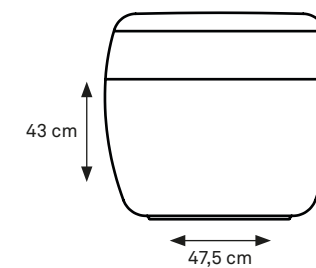

SEATS BARELO

COVER ORANGE
CODE: 039

MATERIAL: NEOPRENE

COVER DESERT
CODE: 040

MATERIAL: NEOPRENE

COVER GRASS
CODE: 041

MATERIAL: NEOPRENE

COVER BLACK
CODE: 056

MATERIAL: NEOPRENE

COVER WHITE/GREY
CODE: 057

MATERIAL: NEOPRENE

BARELO
CODE: 035

MATERIAL: PE
IP 68 RATED
OPTIONAL NEOPRENE
COVER

TILL END OF STOCK