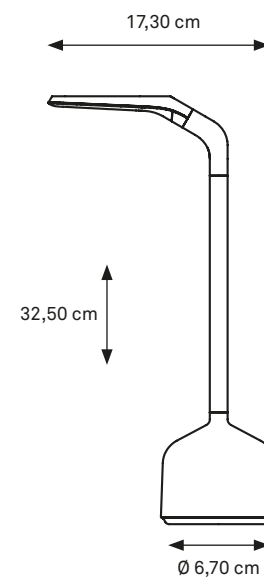

TABLE LIGHTING

PETIT CRU COLLECTION

MATERIAL: ALUMINUM
IP 52 RATED

WARM WHITE 2300 KELVIN
+ 2700 KELVIN
+ RGB INCLUDED