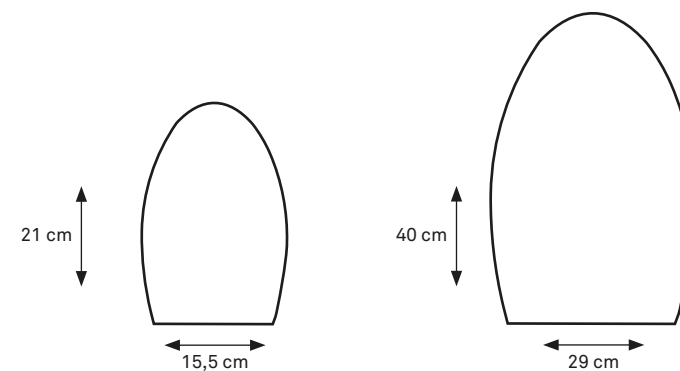

NATURAL SHAPES

EGG

EGG SMALL*
CODE: 008

MATERIAL: PE
IP 68 RATED

TILL END OF STOCK

EGG BIG**
CODE: 009

MATERIAL: PE
IP 68 RATED

TILL END OF STOCK