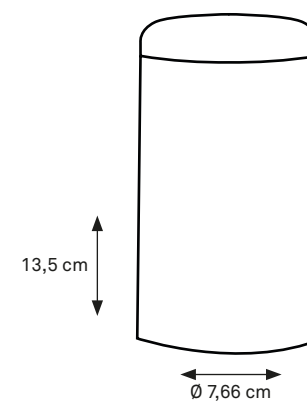

TABLE LIGHTING

MOJO COLLECTION

WARM WHITE 2300 KELVIN
+ 2700 KELVIN
+ RGB INCLUDED

MOJO

CODE: 059

MATERIAL: PC
IP 52 RATED

MOJO includes 3 different
colored clip-on caps