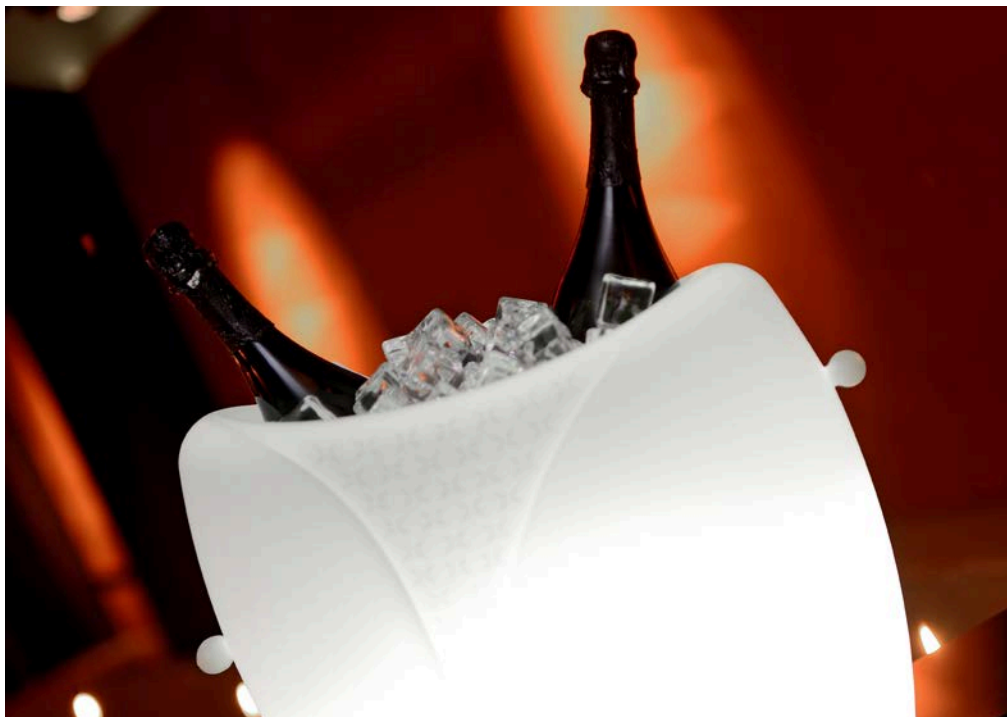

COOLERS & TRAYS

VIGGO

VIGGO
CODE: 018

MATERIAL: PE
IP 68 RATED

TILL END OF STOCK

COOLERS & TRAYS

MARILYN

MARILYN
CODE: 046