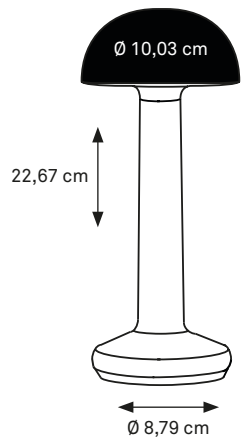

TABLE LIGHTING

MOMENTS COLLECTION

BOWL