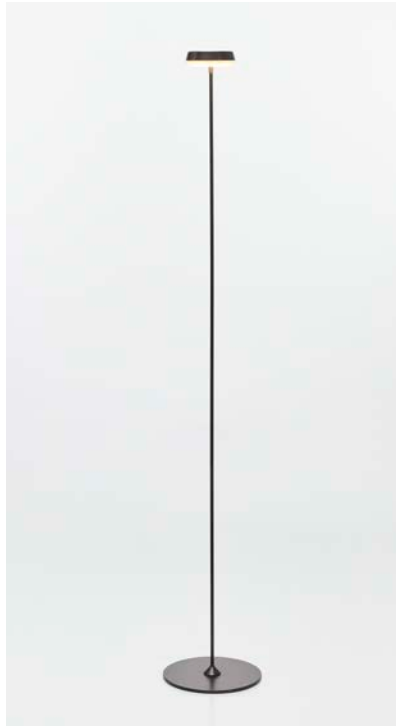

STANDING LAMP

MIRAI® COLLECTION

STANDING LAMP

MATERIAL: ALUMINUM
IP 52 RATED

WARM WHITE 2300 KELVIN
+ 2700 KELVIN + RGB INCLUDED

BLACK
CODE: MIR-201

BLACK – GOLD
CODE: MIR-215

BLACK – WHITE
CODE: MIR-216