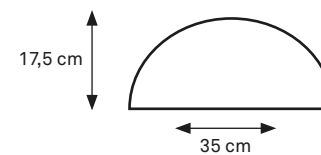

NATURAL SHAPES

HALF BALL

HALF BALL 35
CODE: 013

MATERIAL: PE
IP 68 RATED

TILL END OF STOCK