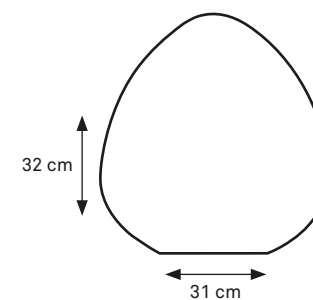

NATURAL SHAPES

BYBLOS

BYBLOS
CODE: 004

MATERIAL: PE
IP 68 RATED

TILL END OF STOCK