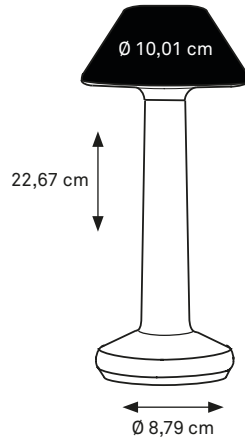

TABLE LIGHTING

MOMENTS COLLECTION

BOWL

CAP

CYLINDER

BOWL OPAL

CAP OPAL

CYLINDER OPAL

MATERIAL: ALUMINUM
IP 52 RATED

WARM WHITE 2700 KELVIN + RGB INCLUDED