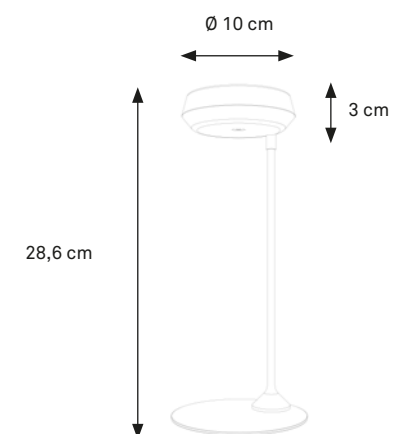

TABLE LAMP

MIRAI® COLLECTION

TABLE LAMP