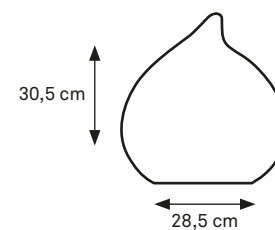

NATURAL SHAPES

BYBLOS

BYBLOS
CODE: 004

MATERIAL: PE
IP 68 RATED

TILL END OF STOCK

NATURAL SHAPES

TEARDROP

TEARDROP SMALL
CODE: 005