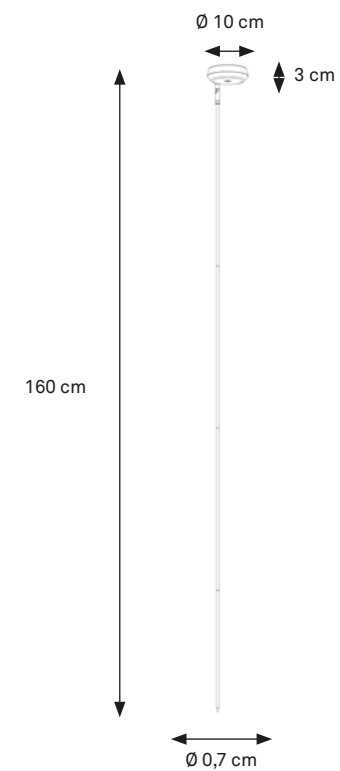

STICKS

MIRAI® COLLECTION

STICKS

MATERIAL: ALUMINUM
IP 52 RATED

WARM WHITE 2300 KELVIN
+ 2700 KELVIN + RGB INCLUDED